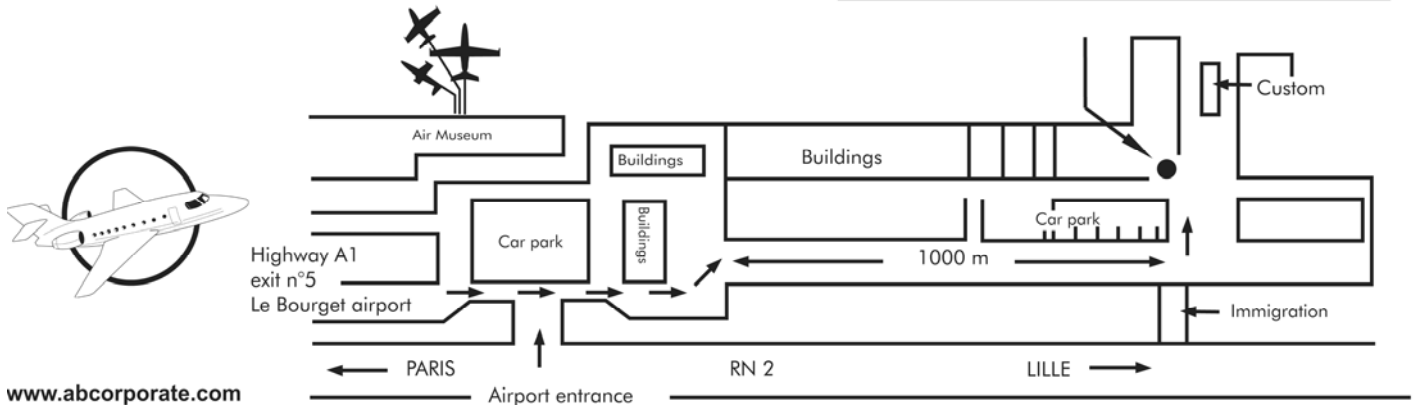

www.abcorporate.com

Luggage : No prohibited or dangerous goods ; do not accept anybody else's bag.

Important : Passengers on international flights must have appropriate travel documents required by the authorities (passport, visas when required, etc...)

Private VIP lounge **AB CORPORATE AVIATION** - Signature Flight Support Terminal 1
located 1241 avenue de l'Europe, Paris le Bourget airport.

Going to Paris le Bourget airport by car from Paris (6 miles):

Take the (A1) motorway at " Porte de la Chapelle ", exit n° 5 Le Blanc Mesnil - Le Bourget airport,

Follow the indications " zone d'aviation d'affaires ".

Passengers will be welcomed at terminal AB Corporate Aviation - Signature Flight Support T1.

AB CORPORATE AVIATION

Executive air charter specialist founded in 1986, **AB CORPORATE AVIATION** is the favourite partner of international and French companies, executives, celebrities and travel agencies. For your travels originating in Europe our business aircraft circle the globe.

Long, medium and short range business jets

Short range business aircraft, twin engine turboprop, pressurized cabin

Helicopters, Airliners

Contact AB CORPORATE AVIATION

Web : www.abcorporate.com

E-mail : air-charter@abcorporate.com

Tel : + 33 (0) 1 48 35 88 88

Fax : + 33 (0) 1 48 35 86 27

AB CORPORATE AVIATION

Paris le Bourget airport

Zone d'aviation d'affaires

F - 93350 Le Bourget- France