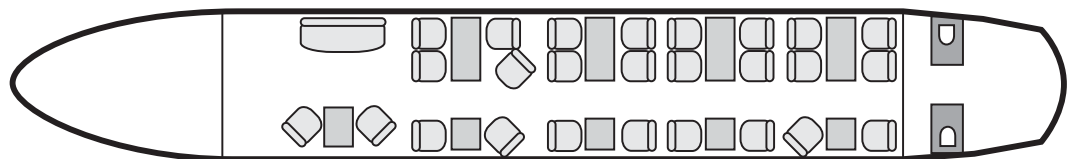

AB CORPORATE AVIATION

Executive air charter specialist founded in 1986, **AB CORPORATE AVIATION** is the favourite partner of international and French companies, executives, celebrities and travel agencies. For your travels originating in Europe our business aircraft circle the globe.

Long, medium and short range business jets

Short range business aircraft, twin engine turboprop, pressurized cabin

Helicopters, Airliners

Contact AB CORPORATE AVIATION

Web : www.abcorporate.com
E-mail : infos@abcorporate.com
Tel : +33 (0) 1 48 35 88 88
Fax : +33 (0) 1 48 35 86 27

AB CORPORATE AVIATION

Aéroport de Paris le Bourget
Zone d'aviation d'affaires
F - 93350 Le Bourget- France