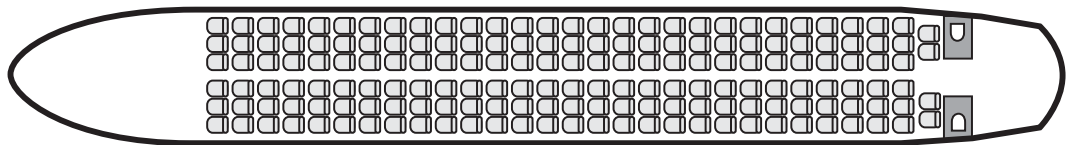

Specifications

Motorization :	twin engine jet
Configuration :	pressurized aircraft
	150 to 180 passengers maximum
	independent lavatory

Performances

Cruising speed :	460 kts
Max. range :	2 600 nm
Max. take-off weight :	169 800 lbs
Altitude :	39 400 ft

Dimensions

Passengers cabin dimensions		Exterior dimensions	
length :	90 ft 3 in	length :	123 ft 3 in
height :	7 ft 3 in	height :	38 ft 7 in
width :	12 ft 1 in	wingspan :	111 ft 10 in

Archive photos. Indicative description non contractual.