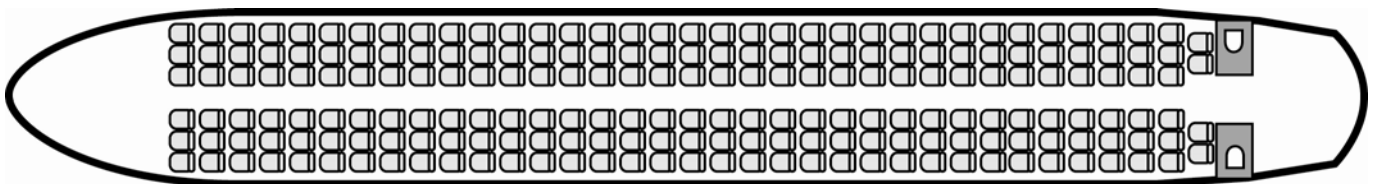

Specifications

Motorization :	twin engine jet
Configuration :	pressurized aircraft 214 passengers maximum

Performances

Cruising speed :	450 kts
Max. range :	2 300 nm
Max. take-off weight :	196 210 lbs
Altitude :	35 100 ft

Dimensions

Passengers cabin dimensions	Exterior dimensions
length : 113 ft 0 in	length : 146 ft 0 in
height : 7 ft 3 in	height : 38 ft 7 in
width : 12 ft 1 in	wingspan : 111 ft 10 in

Archive photos. Indicative description non contractual.