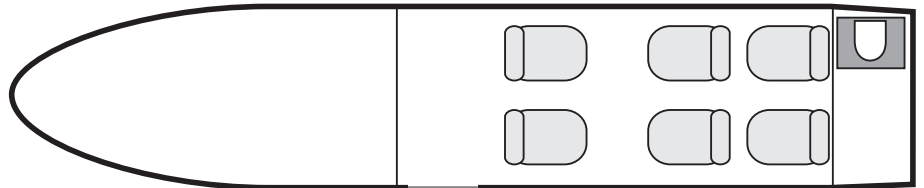

Specifications

Crew :	two pilots,
Motorization :	twin engine jet
Configuration :	6 passengers maximum independent lavatory

Performances

Cruising speed :	360 kts
Max. range :	1 290 nm
Max. take-off weight :	12 500 lbs
Altitude :	36 000 ft

Dimensions

Passengers cabin dimensions	Exterior dimensions
length : 13 ft 6 in	length : 46 ft 0 in
height : 5 ft 5 in	height : 15 ft 4 in
width : 5 ft 6 in	wingspan : 44 ft 6 in

Archive photos. Indicative description non contractual.