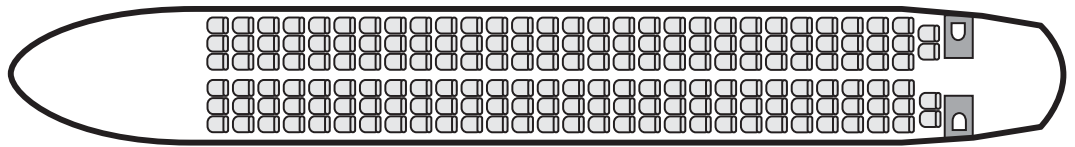

#### Specifications

Motorization :	twin engine jet
Configuration :	pressurized aircraft
	Boeing 737-300 : 148 passengers maximum.
	Boeing 737-400 : 173 passengers maximum.
	Boeing 737-500 : 130 passengers maximum.
	Boeing 737-800 : 182 passengers maximum.

#### Performances

Cruising speed :	460 kts
Max. range :	2 160 nm
Max. take-off weight :	150 000 lbs
Altitude :	39 400 ft

#### Dimensions

Passengers cabin dimensions		Exterior dimensions	
height :	7 ft 3 in	length :	119 ft 7 in
width :	11 ft 7 in	height :	36 ft 6 in
		wingspan :	94 ft 9 in

Archive photos. Indicative description non contractual.