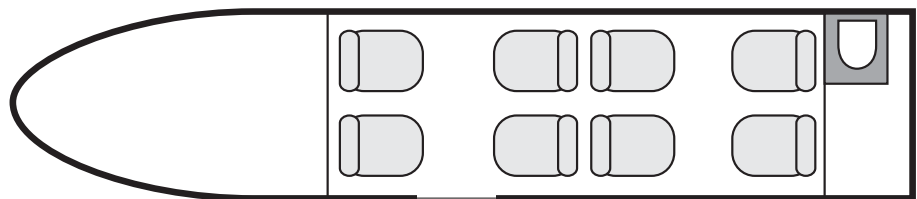

Specifications

Crew :	two pilots
Motorization :	twin engine jet
Configuration :	4 to 8 passengers maximum independent lavatory

Performances

Cruising speed :	360 kts
Max. range :	1 300 nm
Max. take-off weight :	12 500 lbs
Altitude :	32 800 ft

Dimensions

Passengers cabin dimensions		Exterior dimensions	
length :	20 ft 10 in	length :	48 ft
height :	4 ft 11 in	height :	15 ft
width :	4 ft 8 in	wingspan :	51 ft 7 in

Archive photos. Indicative description non contractual.