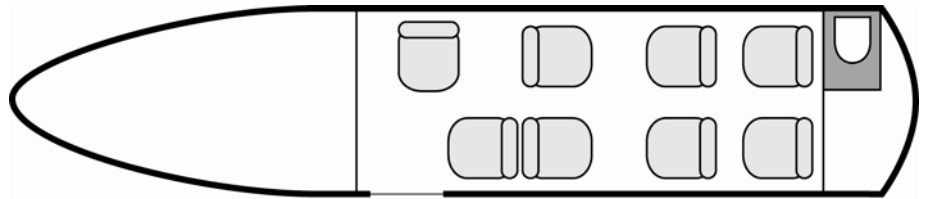

#### Performances

Cruising speed :	450 kts
Max. range :	1 690 nm
Max. take-off weight :	23 000 lbs
Altitude :	43 000 ft

#### Dimensions

Passengers cabin dimensions	Exterior dimensions
length : 18 ft 4 in	length : 55 ft 5 in
height : 5 ft 7 in	height : 16 ft 8 in
width : 5 ft 5 in	wingspan : 53 ft 5 in

Archive photos. Indicative description non contractual.