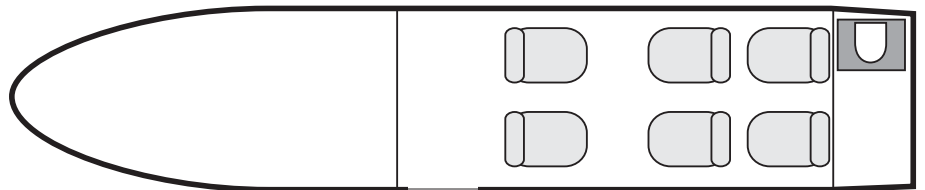

#### Performances

Cruising speed :	420 kts
Max. range :	1 400 nm
Max. take-off weight :	13 870 lbs
Altitude :	32 800 ft

#### Dimensions

Passengers cabin dimensions	Exterior dimensions
length : 15 ft 8 in	length : 50 ft 2 in
height : 4 ft 9 in	height : 15 ft 2 in
width : 4 ft 9 in	wingspan : 53 ft 4 in

Archive photos. Indicative description non contractual.