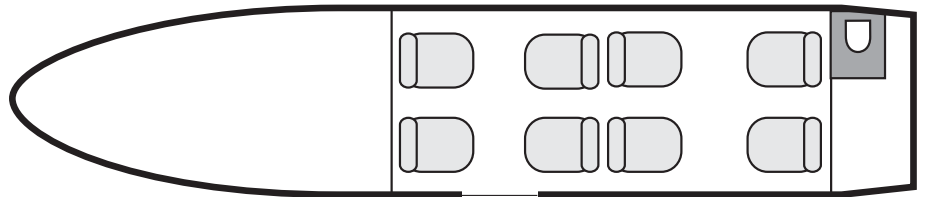

#### Performances

Cruising speed :	420 kts
Max. range :	1 400 nm
Max. take-off weight :	16 100 lbs
Altitude :	32 800 ft

#### Dimensions

Passengers cabin dimensions	Exterior dimensions
length : 15 ft 6 in	length : 48 ft 5 in
height : 4 ft 9 in	height : 13 ft 11 in
width : 4 ft 11 in	wingspan : 43 ft 6 in

Archive photos. Indicative description non contractual.