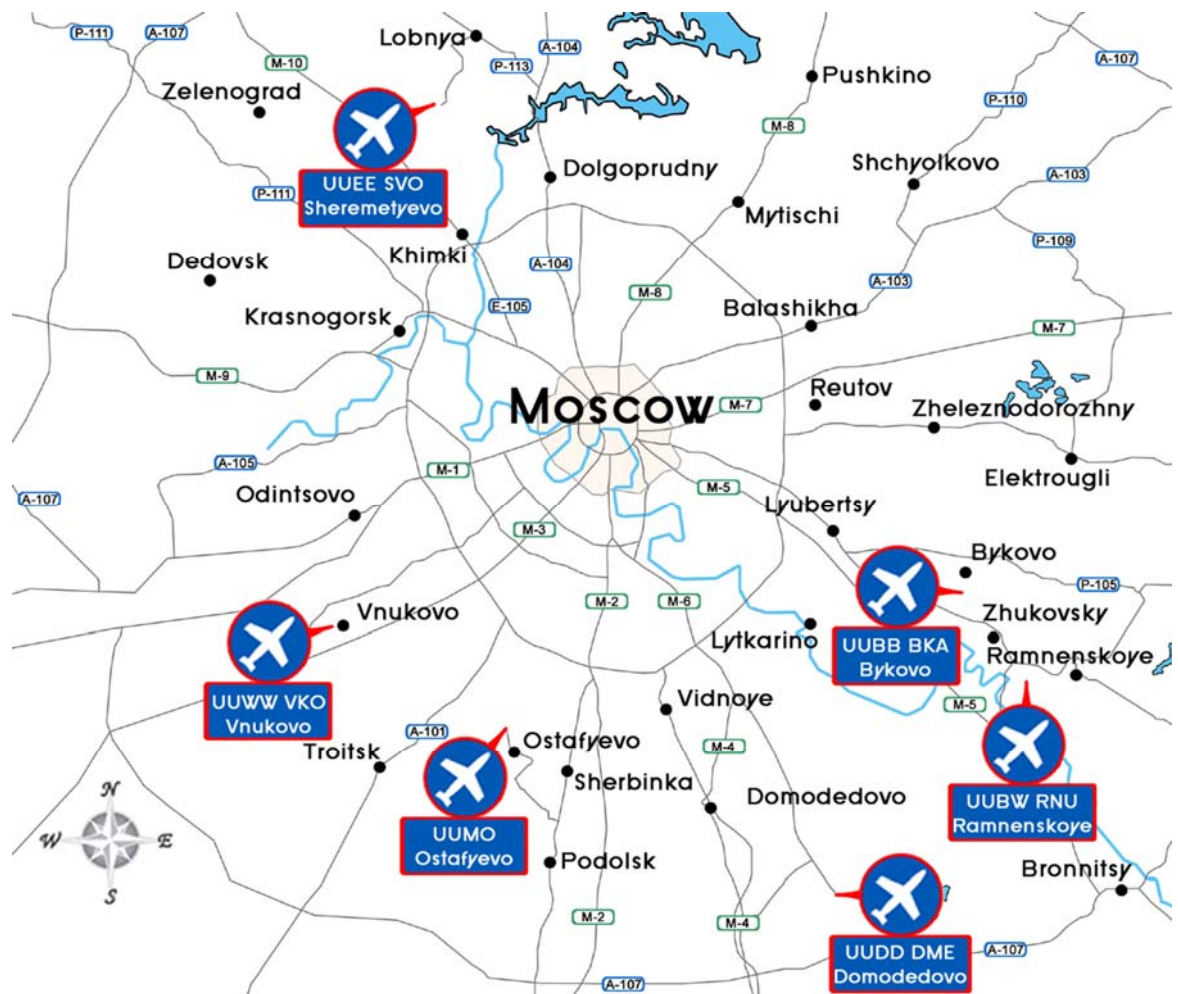

## Map of Moscow area airports

Local time in Moscow: Moscow Standard Time MST, UTC/GMT +3 hours.

Vnukovo -VKO - UUWW  
Ostafyevo - OSF - UUMO  
Sheremetyevo - SVO - UUEE  
Domodedovo - DME - UUDD  
Bykovo - BKA - UUBB  
Romnenskoye - RNU - UUBW