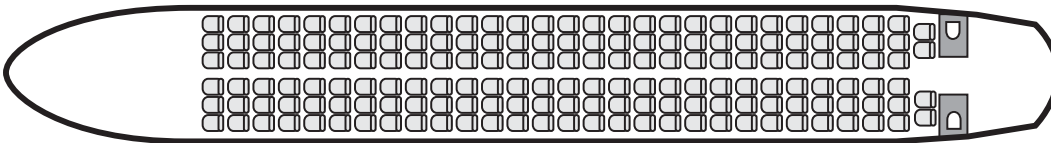

Specifications of the Airbus A320

Commercial airliner cabin seating

Motorization : twin engine jet
Configuration : pressurized aircraft
150 to 180 passengers maximum
independent lavatory

Performances of the Airbus A320

Cruising speed :	460 kts	850 km/h
Max. range :	2 600 nm	4 800 km
Max. take-off weight :	169 800 lbs	77 000 kgs
Altitude :	39 400 ft	12 000 m

Dimensions of the Airbus A320

Passengers cabin dimensions

length :	90 ft 3 in	27,50 m
height :	7 ft 3 in	2,25 m
width :	12 ft 1 in	3,70 m

Exterior dimensions

length :	123 ft 3 in	37,57 m
height :	38 ft 7 in	11,76 m
wingspan :	111 ft 10 in	34,09 m

[**Request a quote >>**](#)

The interior configuration and capacity may vary depending of the aircraft.